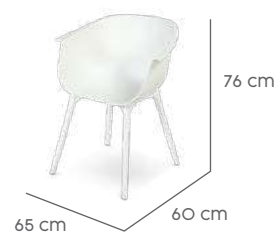

FLOSSY CHAIR

65 x 60 x 76 cm
Wit

TO-6353

8719638363532

FLOSSY CHAIR

65 x 60 x 76 cm
Groen