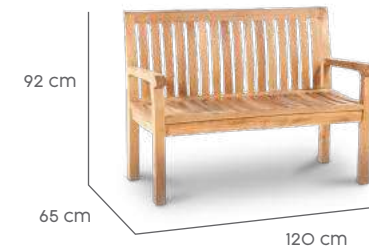

TO-6583

8719638365833

150 x 65 x 92 cm