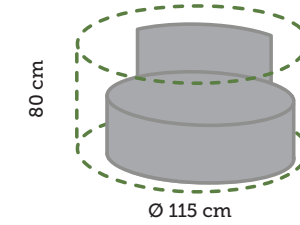

BESCHERMHOES EMERSON LOUNGE CHAIR

Ø 115 x 80 cm

Charcoal

TO-6868

8719638368681