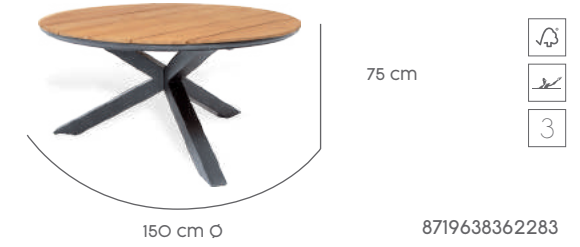

Dining Tables

ORBITAL

120 cm Ø x 75 cm
Charcoal / Teak

TO-6434

OMNIGO

150 cm Ø x 75 cm
Charcoal / Teak

TO-6228

ORION