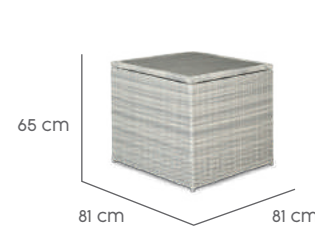

LOUNGE HOCKER

63 x 63 x 42 cm
Weathered Grey

TO-O654

8718657650654

LOUNGE OPRUIMBOX DEKSEL

81 x 81 x 65 cm
Weathered Grey

TO-O623

8718657650623