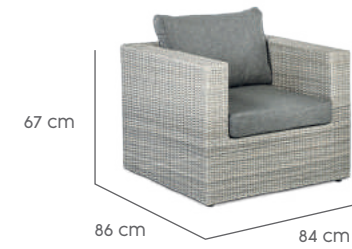

LOUNGE CHAIR

84 x 86 x 67 cm
Weathered Grey

TO-4942

8718657654942

LOUNGE BENCH 3-SEATER

220 x 86 x 66 cm
Weathered Grey

TO-4560

8718657654560