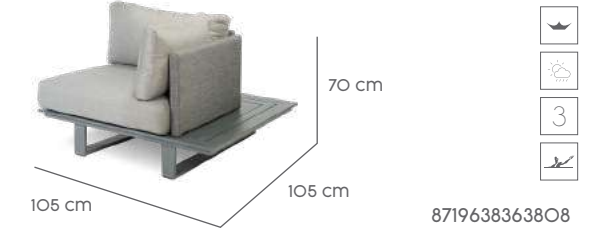

ALUMINIUM LOUNGE SMALL CORNER

105 x 105 x 70 cm

Alu / Grijs