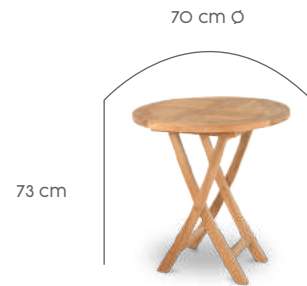

FOLDING TABLE 70 CM

70 x 73 cm

Teak

TO-6430

8719638364300