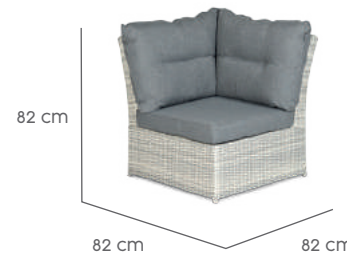

LOUNGE CENTER

82 x 63 x 82 cm
Weathered Grey

TO-O722

8718657650722

LOUNGE SMALL CORNER

82 x 82 x 82 cm
Weathered Grey

TO-O593

8718657650593