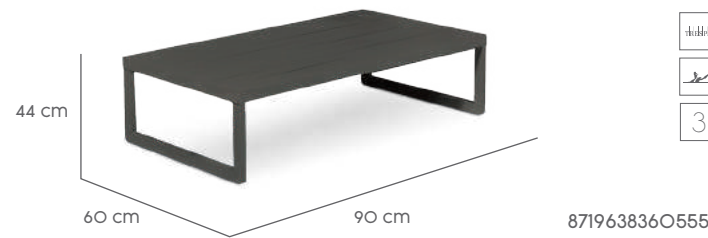

DANIC COFFEE TABLE TRESPA BLAD

90 x 60 x 44 cm
Charcoal