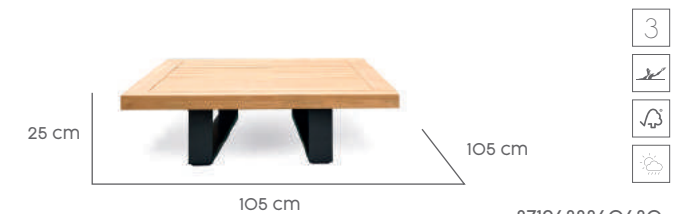

PLATFORM COFFEE TABLE SOLID TEAK (FSC) SMALL

105 x 105 x 25 cm

Teak

TO-6597

8719638360630